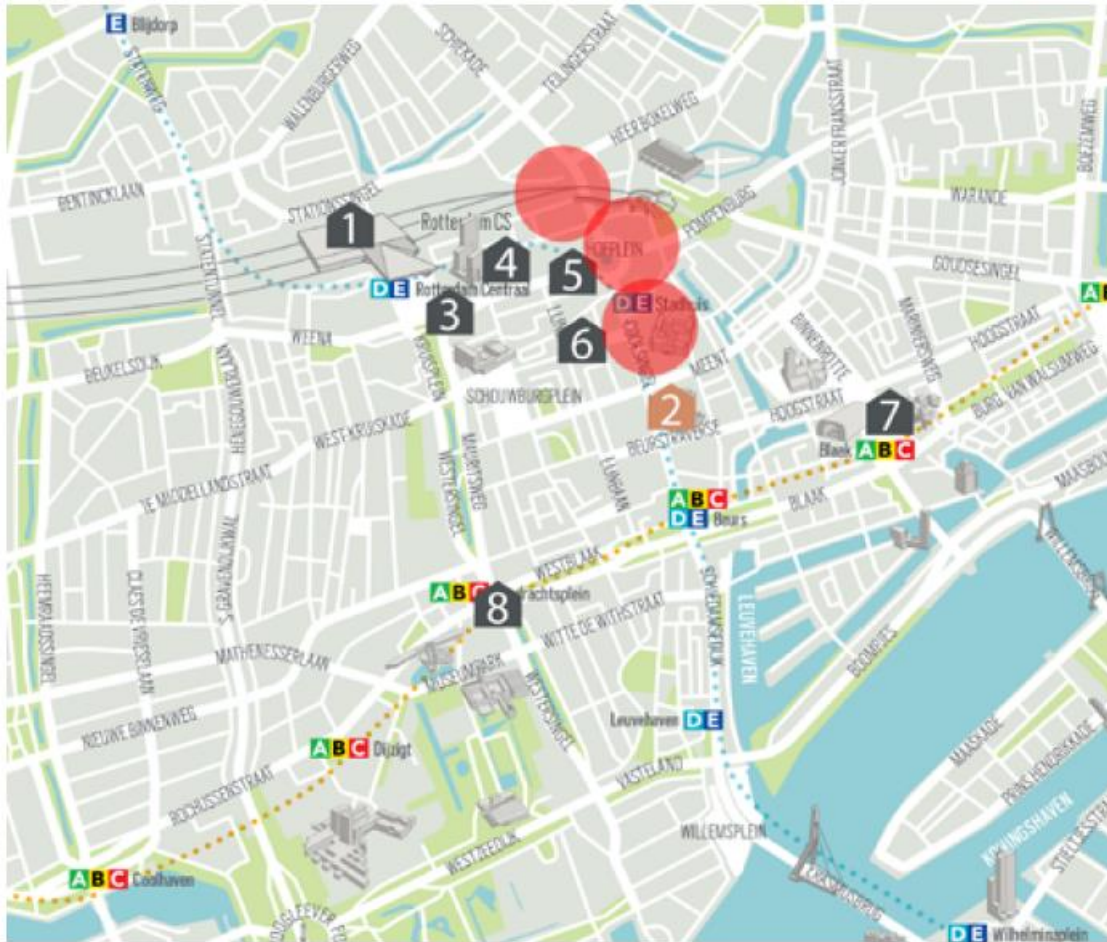

Factsheet crowded areas

We would advise not to enter the marked crowded areas if possible.

SUNDAY

1 Rotterdam Central Station

VENUE

2 Postillion Convention Centre WTC
Rotterdam

HOTELS

- 3 Rotterdam Marriott Hotel
- 4 Holiday Inn Express
- 5 Hilton Rotterdam
- 6 NH Atlanta
- 7 Stayokay Rotterdam
- 8 Bilderberg Parkhotel

MONDAY

1 Rotterdam Central Station

VENUE

2 Postillion Convention Centre WTC
Rotterdam

HOTELS

- 3 Rotterdam Marriott Hotel
- 4 Holiday Inn Express
- 5 Hilton Rotterdam
- 6 NH Atlanta
- 7 Stayokay Rotterdam
- 8 Bilderberg Parkhotel