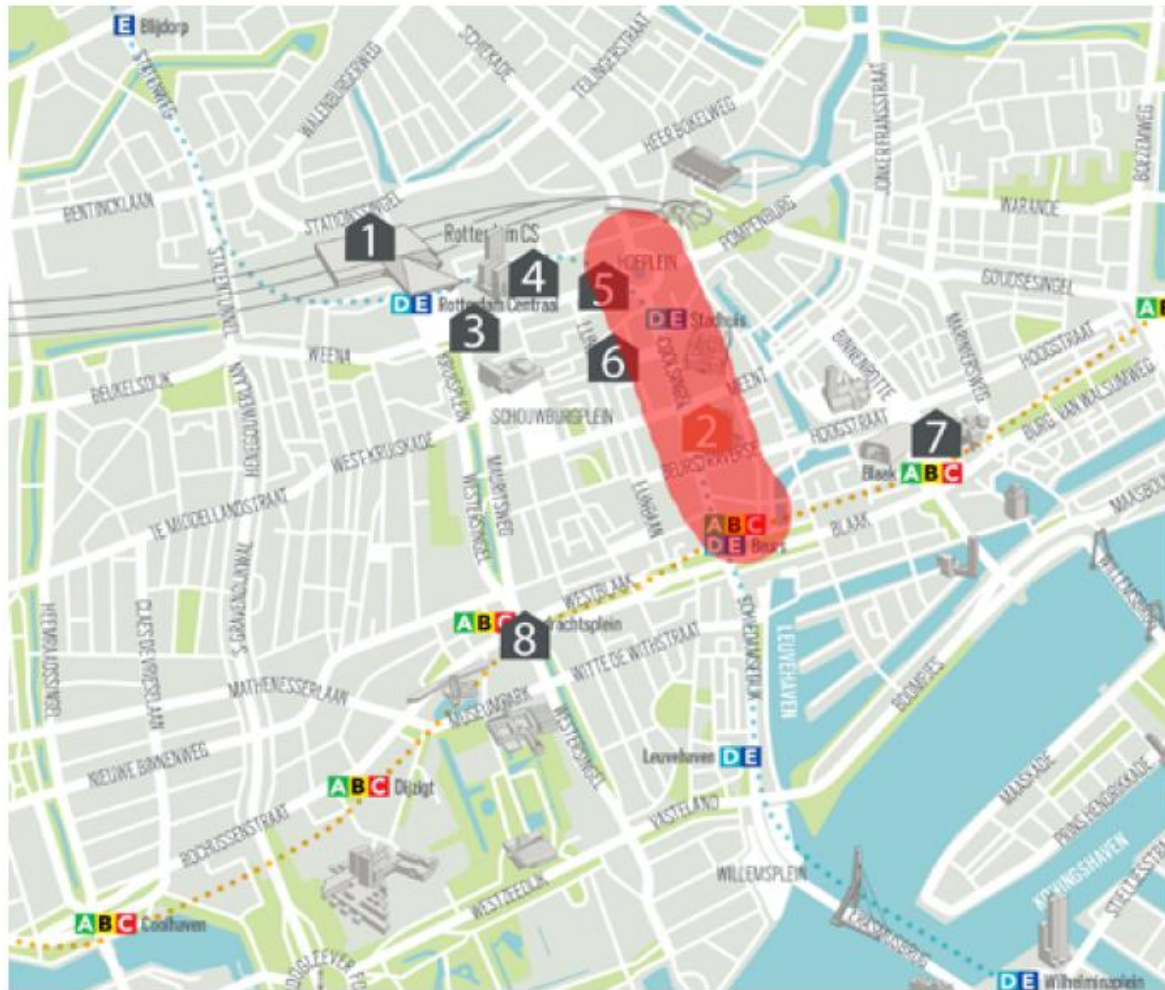

Factsheet crowded areas

We would advise not to enter the marked crowded areas if possible.

SUNDAY

1 Rotterdam Central Station

VENUE

2 Postillion Convention Centre WTC
Rotterdam

HOTELS

- 3 Rotterdam Marriott Hotel
- 4 Holiday Inn Express
- 5 Hilton Rotterdam
- 6 NH Atlanta
- 7 Stayokay Rotterdam
- 8 Bilderberg Parkhotel

MONDAY

1 Rotterdam Central Station

VENUE

2 Postillion Convention Centre WTC
Rotterdam

HOTELS

- 3 Rotterdam Marriott Hotel
- 4 Holiday Inn Express
- 5 Hilton Rotterdam
- 6 NH Atlanta
- 7 Stayokay Rotterdam
- 8 Bilderberg Parkhotel